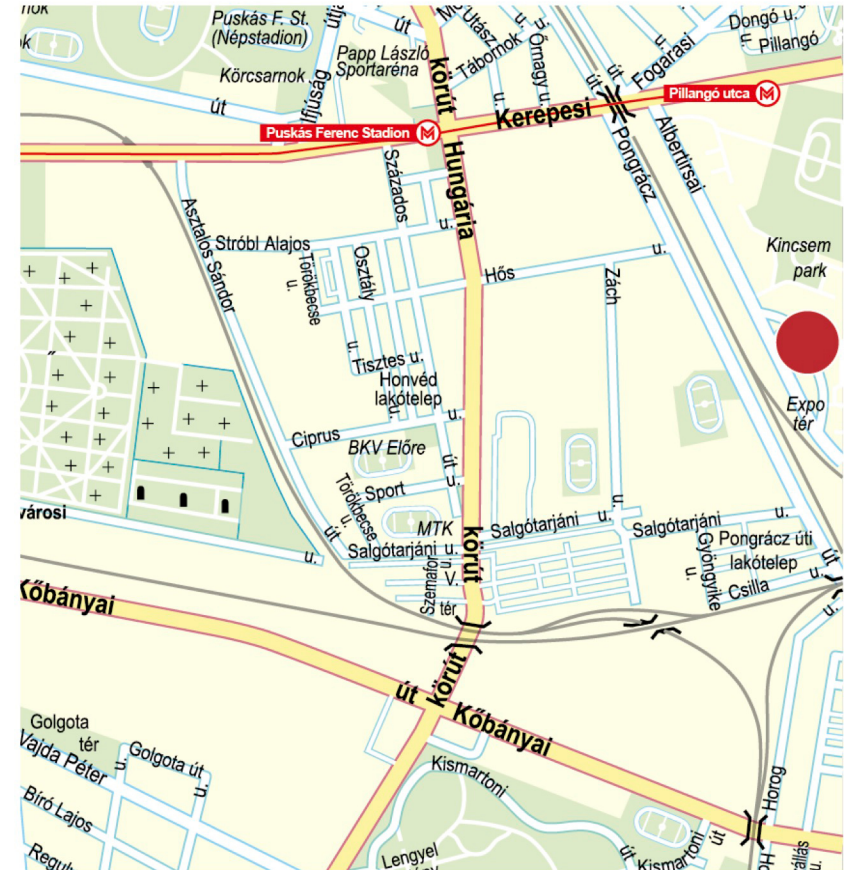

SITE APPROACH

M2 Pillangó utca METRO station: 10 min

M2 Örs vezér tér METRO station:
take the 10 BUS in every 8 min

Liszt Ferenc International Airport: 25 min by car (14 km)

Deák tér METRO hub: 20 min (6 km)

FREE PARKING AT THE HOTEL FOR THE GUESTS!