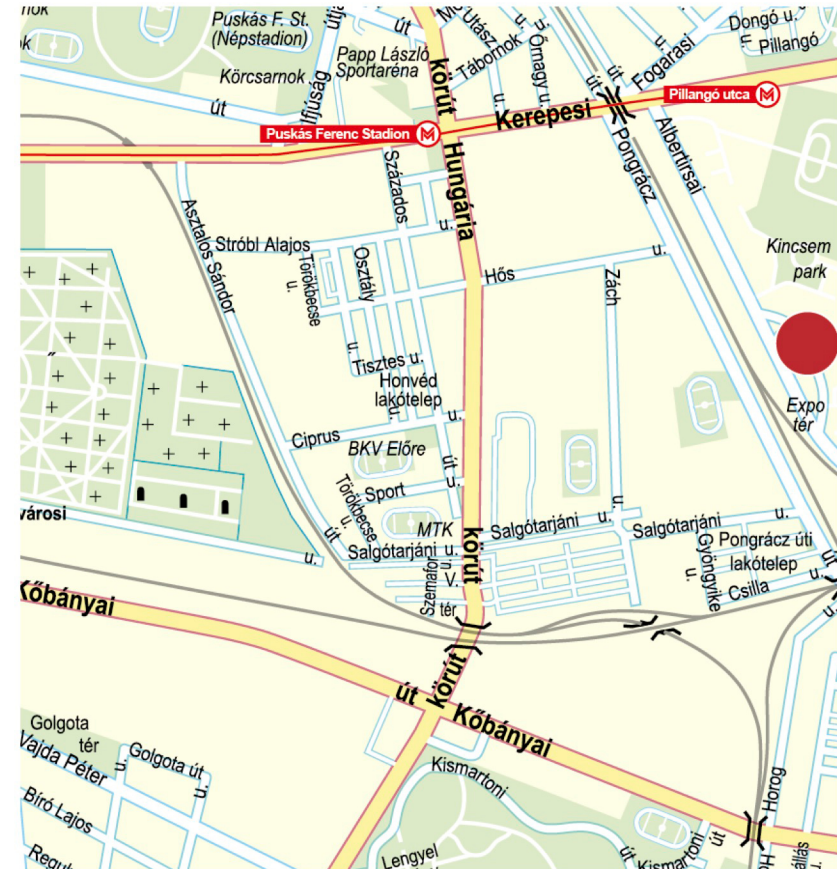

SITE APPROACH

M2 Pillangó utca METRO station: 10 min

M2 Örs vezér tér METRO station:
take the 10 BUS in every 8 min

Liszt Ferenc International Airport: 25 min by car (14 km)

Deák tér METRO hub: 20 min (6 km)

FREE PARKING AT THE HOTEL FOR THE GUESTS!